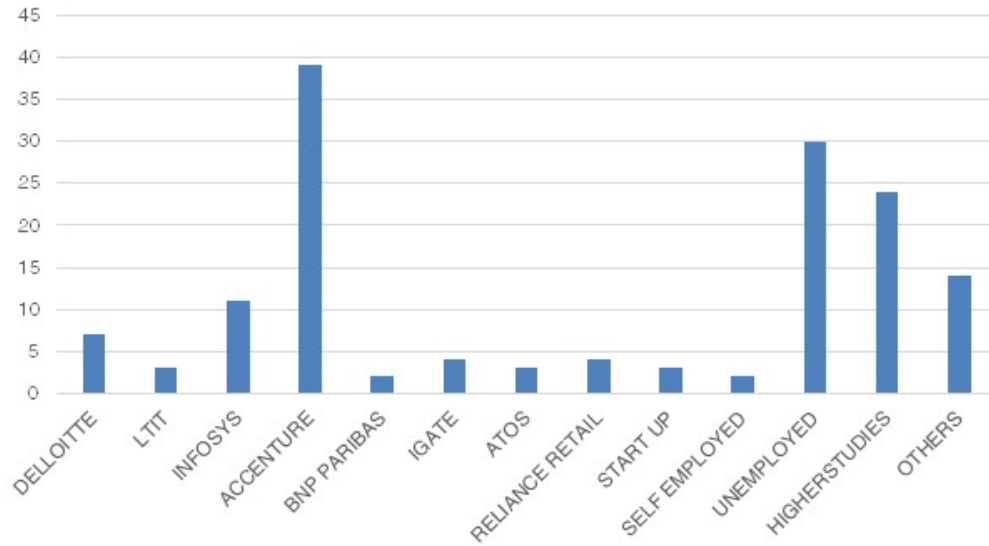

## Comparison of Placement of Last 3 years

	2015-16	2014-15	2013-14
ON CAMPUS	87	84	100
OFF CAMPUS	0	12	32
HIGHER STUDIES	24	33	9
UNEMPLOYED	30	8	1

## PLACEMENT SUMMARY DATA FOR 2015 – 16

COMPANY	No. of Students Placed
DELOITTE	7
LTIT	3
INFOSYS	11
ACCENTURE	39
BNP PARIBAS	2
IGATE	4
ATOS	3
RELIANCE RETAIL	4
START UP	3
SELF EMPLOYED	2
UNEMPLOYED	30
HIGHERSTUDIES	24
OTHERS	14
TOTAL	146

## PLACEMENT SUMMARY DATA FOR 2014 – 15

COMPANY	No. of Students Placed
DELIOTTE	8
LTIT	4
INFOSYS	9
ACCENTURE	34
BNPPARIBAS	5
CAPGEMINI	3
START UP	3
OFFCAMPUS	12
SELFEMPLOYED	14
UNEMPLOYED	8
HIGHER STUDIES	33
OTHERS	21
TOTAL	154