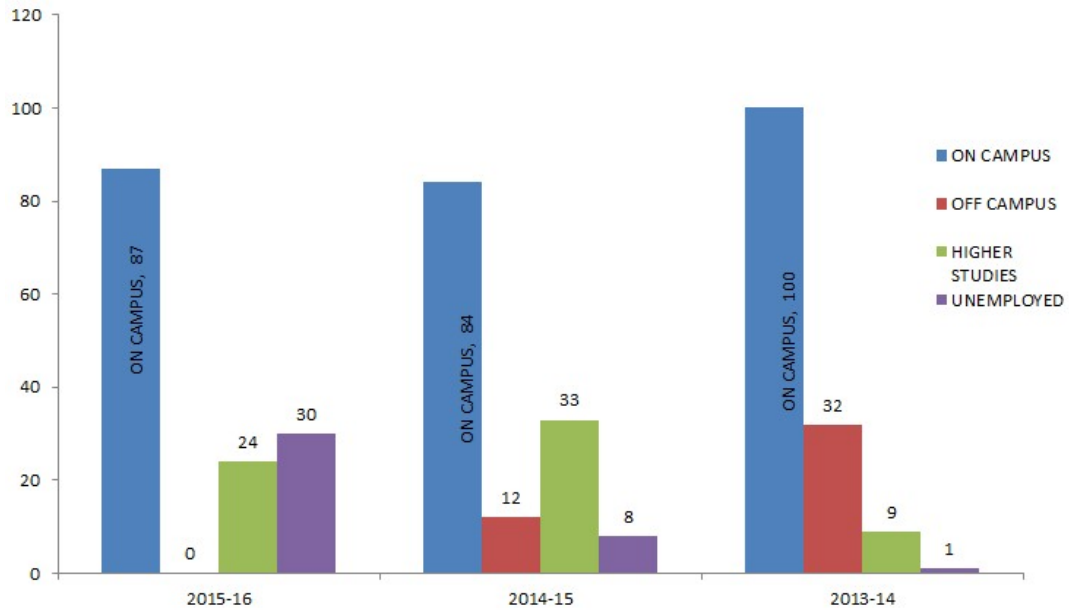

## Comparison of Placement of Last 3 years

	2015-16	2014-15	2013-14
ON CAMPUS	87	84	100
OFF CAMPUS	0	12	32
HIGHER STUDIES	24	33	9
UNEMPLOYED	30	8	1

## PLACEMENT SUMMARY DATA FOR 2015 – 16

COMPANY	No. of Students Placed
DELOITTE	7
LTIT	3
INFOSYS	11
ACCENTURE	39
BNP PARIBAS	2
IGATE	4
ATOS	3
RELIANCE RETAIL	4
START UP	3
SELF EMPLOYED	2
UNEMPLOYED	30
HIGHERSTUDIES	24
OTHERS	14
TOTAL	146