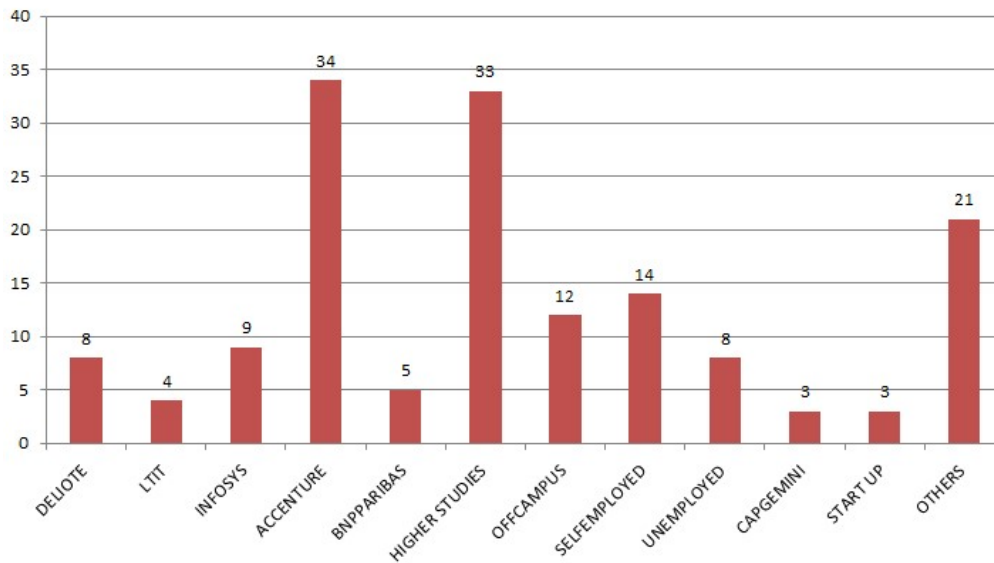

## Comparison of Placement of Last 3 years

	2015-16	2014-15	2013-14
ON CAMPUS	87	84	100
OFF CAMPUS	0	12	32
HIGHER STUDIES	24	33	9
UNEMPLOYED	30	8	1

## PLACEMENT SUMMARY DATA FOR 2015 – 16

COMPANY	No. of Students Placed
DELOITTE	7
LTIT	3
INFOSYS	11
ACCENTURE	39
BNP PARIBAS	2
IGATE	4
ATOS	3
RELIANCE RETAIL	4
START UP	3
SELF EMPLOYED	2
UNEMPLOYED	30
HIGHERSTUDIES	24
OTHERS	14
TOTAL	146

## PLACEMENT SUMMARY DATA FOR 2014 – 15

COMPANY	No. of Students Placed
DELIOTTE	8
LTIT	4
INFOSYS	9
ACCENTURE	34
BNPPARIBAS	5
CAPGEMINI	3
START UP	3
OFFCAMPUS	12
SELFEMPLOYED	14
UNEMPLOYED	8
HIGHER STUDIES	33
OTHERS	21
TOTAL	154